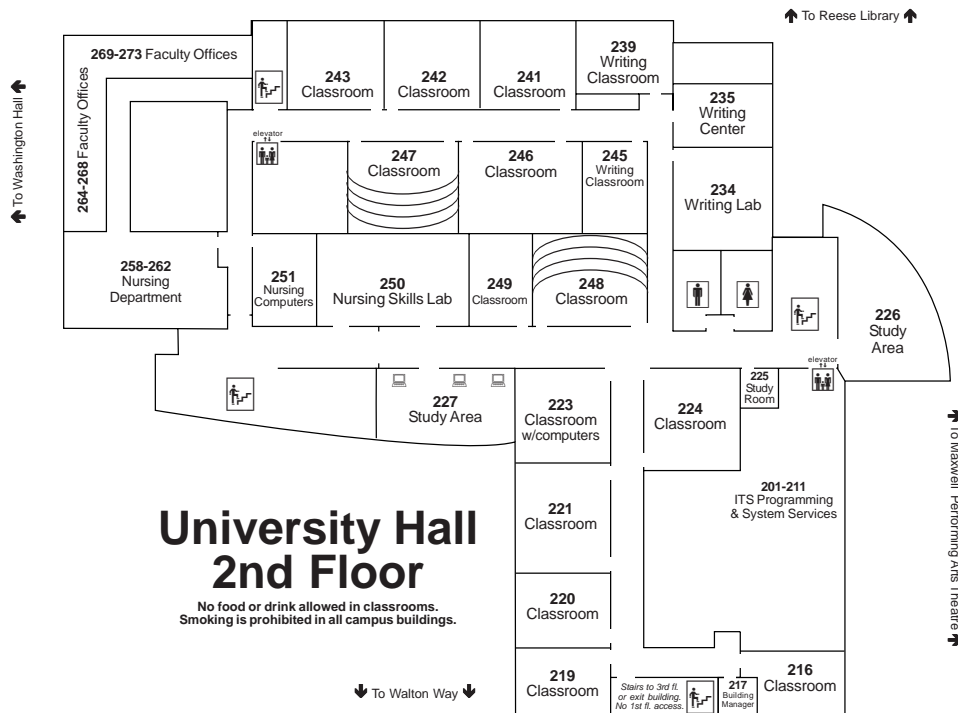

Intended to provide a general idea of the building layout and is not drawn to scale. Corrections/suggestions to startup@aug.edu.
University Hall.pmd - revised 08-Aug-2005