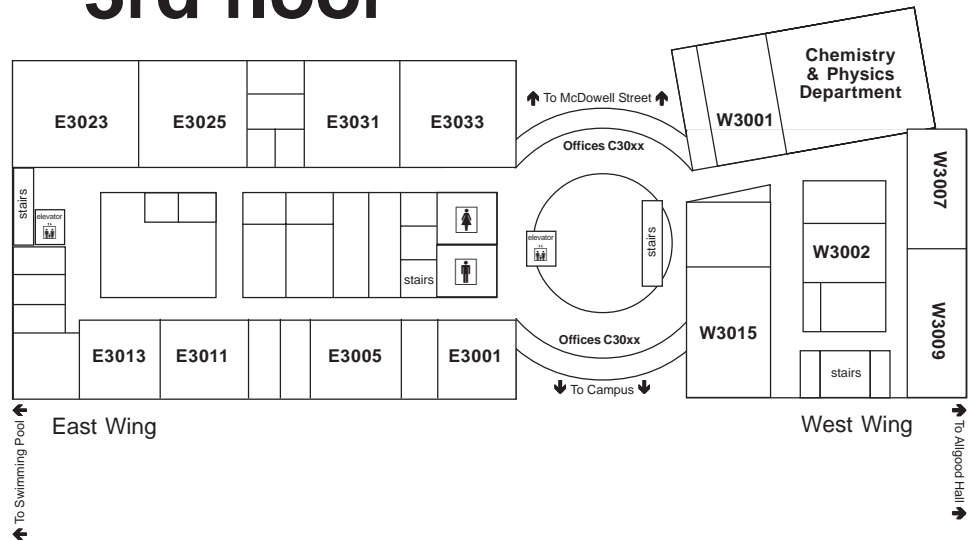

Science Hall 3rd floor

This is intended to provide a general idea of the building layout and is not drawn to scale.
Please send corrections/suggestions to startup@aug.edu.
Science Hall layout.pmd - revised 22-Aug-2006