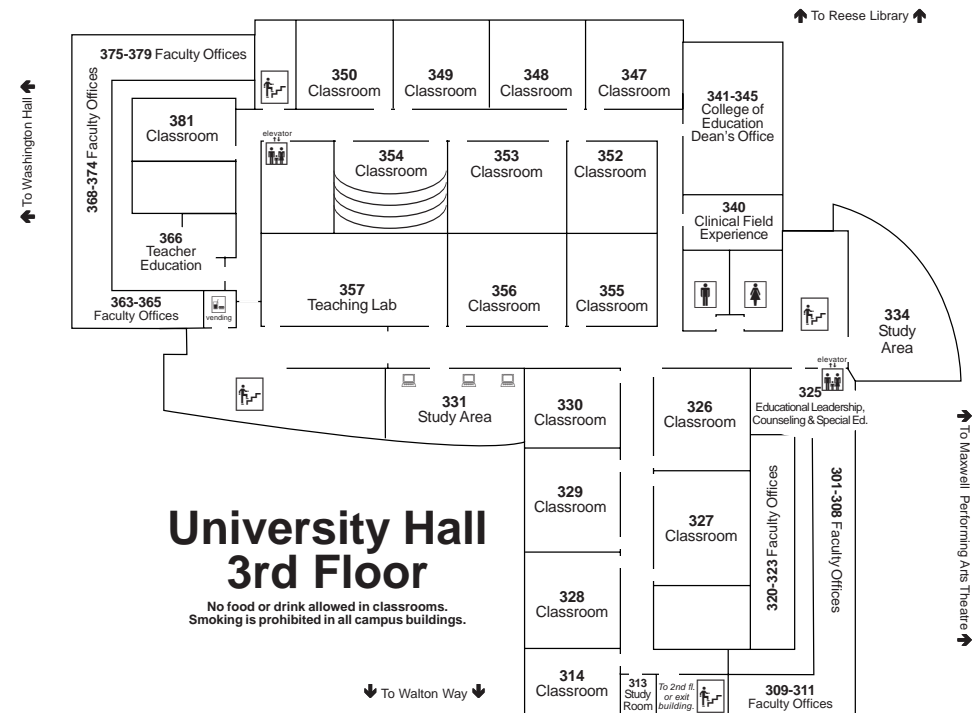

Intended to provide a general idea of the building layout and is not drawn to scale. Corrections/suggestions to startup@aug.edu.
University Hall.pmd - revised 08-Aug-2005