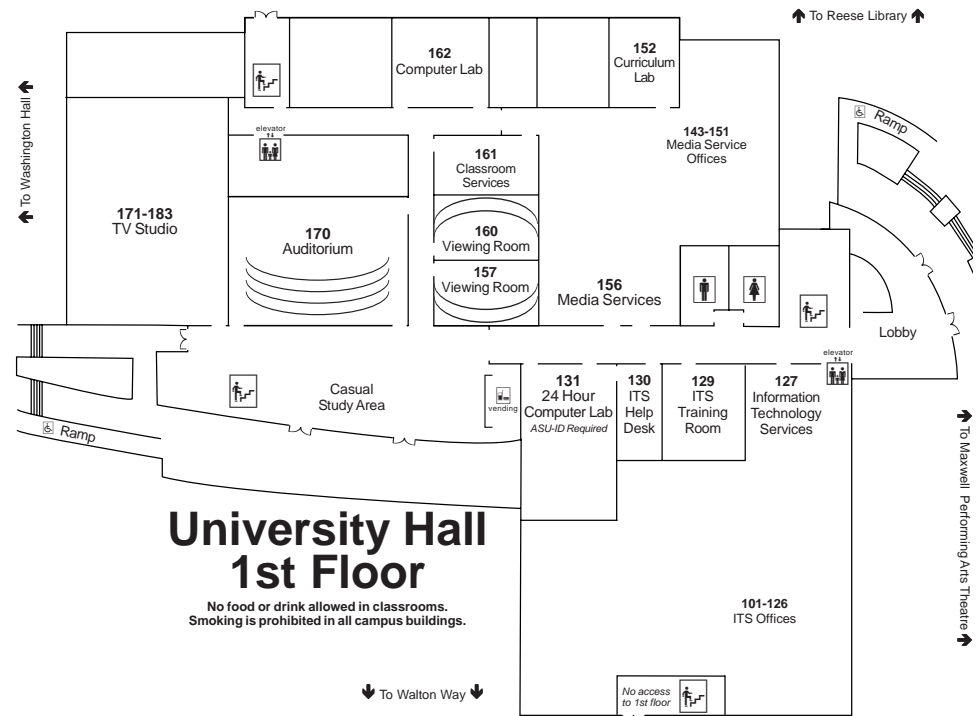

Augusta State University University Hall Directory

1st floor:

Information Technology Services (ITS) 706-737-1484
ITS Help Desk..... 706-737-1676
Media Services Center 706-737-1703

2nd floor:

ITS Programming Services 706-737-1484
Nursing Department 706-737-1725
Writing Center 706-737-1402

3rd floor:

Dean of Education 706-737-1499
Educational Leadership, Counseling & Special Ed...... 706-737-1497
Teacher Education 706-737-1496

See maps and more at www.aug.edu/startup

Intended to provide a general idea of the building layout and is not drawn to scale. Corrections/suggestions to startup@aug.edu.
University Hall.pmd - revised 08-Aug-2005