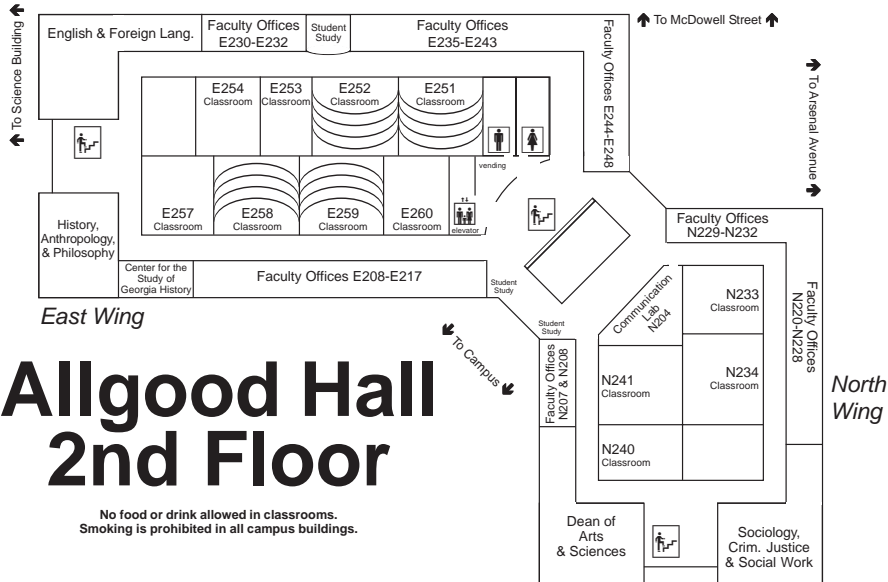

Allgood Hall 2nd Floor

No food or drink allowed in classrooms.
Smoking is prohibited in all campus buildings.

This is intended to provide a general idea of the building layout and is not drawn to scale.
Please send corrections/suggestions to startup@aug.edu.
allgood hall layout.ppt5 - revised 22-Aug-2006