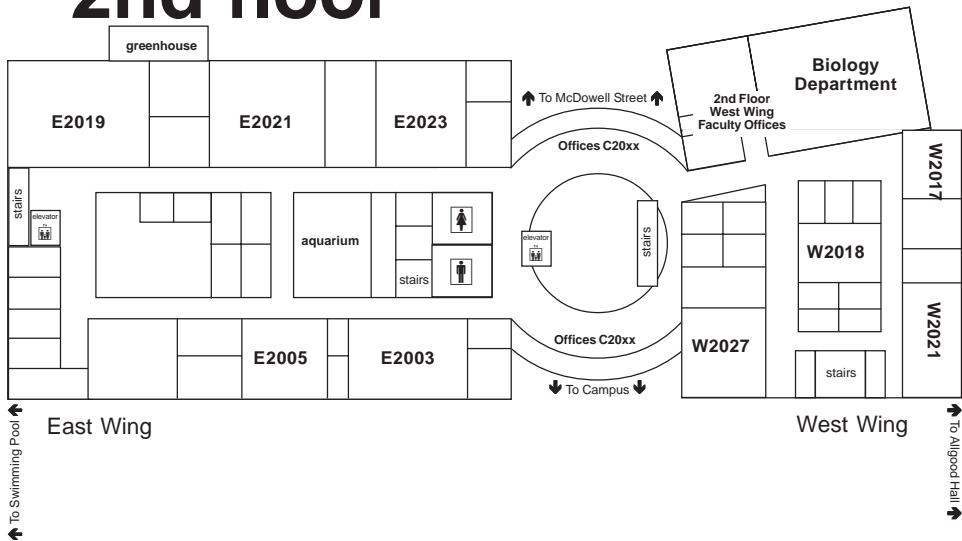

Science Hall 2nd floor

This is intended to provide a general idea of the building layout and is not drawn to scale.
Please send corrections/suggestions to startup@aug.edu.
Science Hall layout.pmd - revised 22-Aug-2006