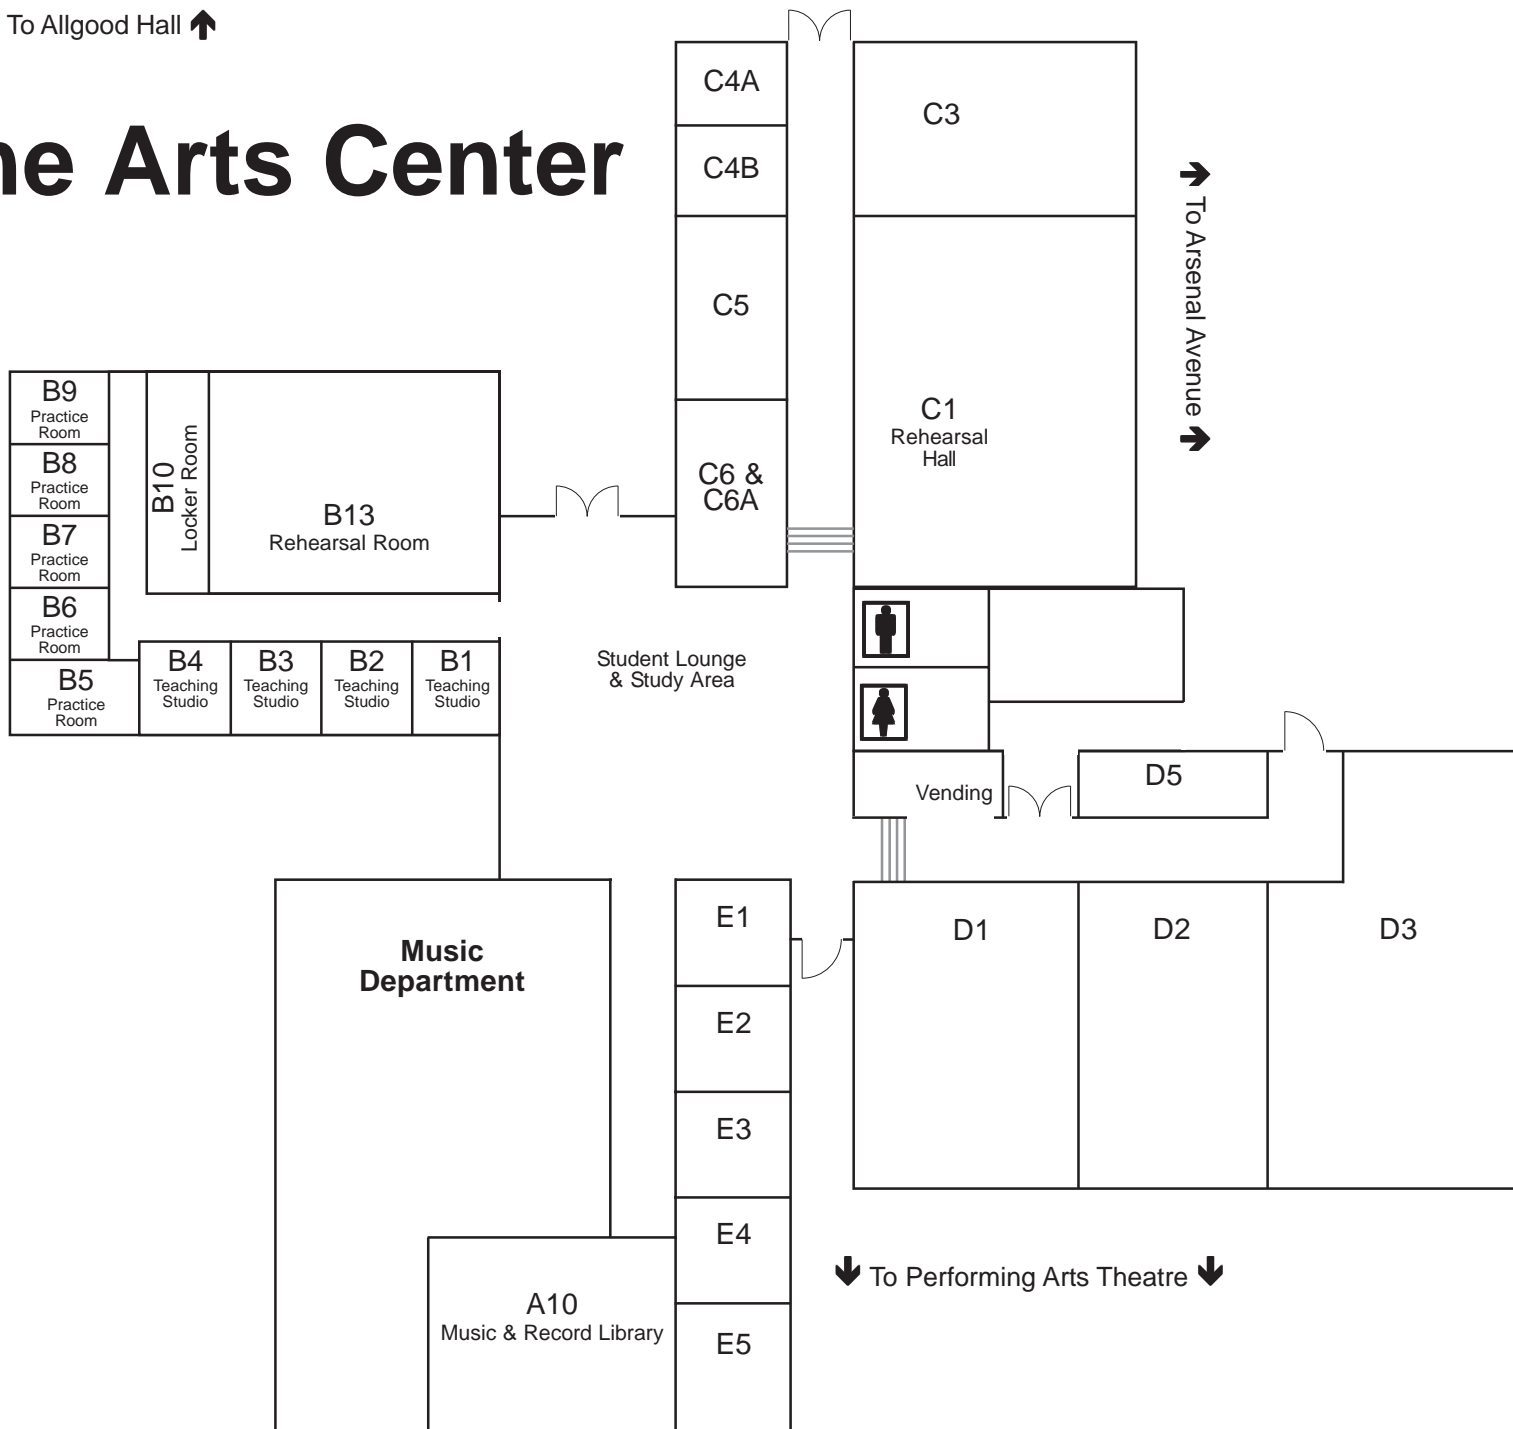

↑ To Allgood Hall ↑

Fine Arts Center

↑ To Reese Library & Jaguar Student Activities Center ↑

↑ To University Hall ↑