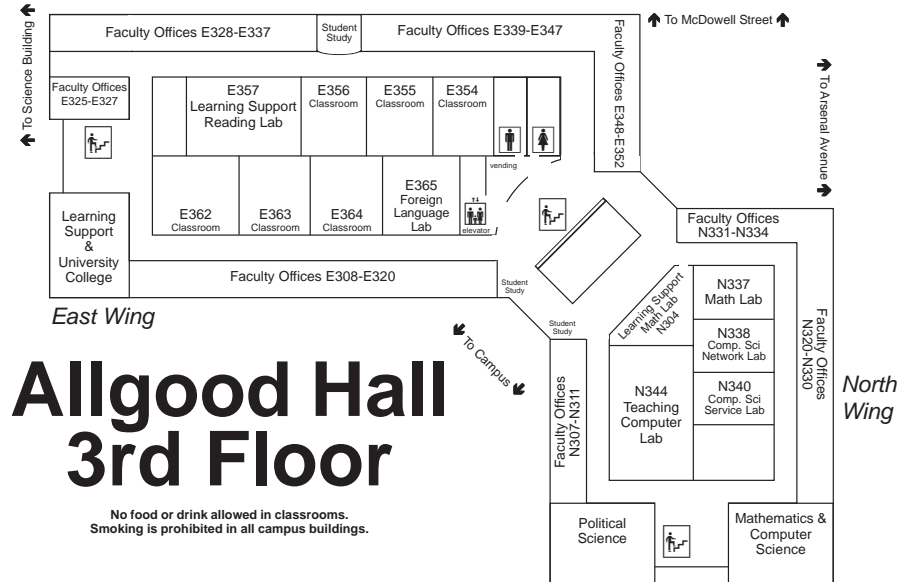

Allgood Hall 3rd Floor

No food or drink allowed in classrooms.
Smoking is prohibited in all campus buildings.

This is intended to provide a general idea of the building layout and is not drawn to scale.
Please send corrections/suggestions to startup@aug.edu.
allgood hall layout.ppt5 - revised 22-Aug-2006