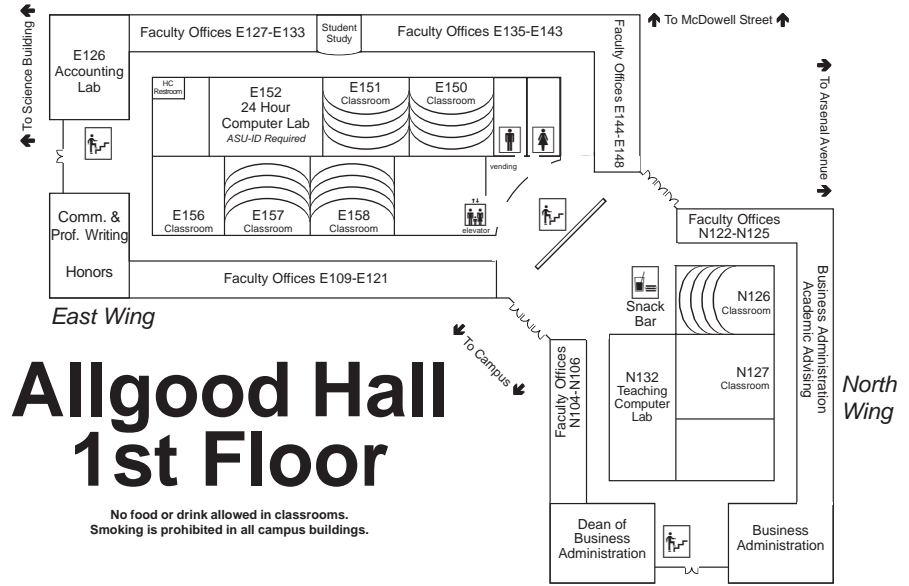

Augusta State University Allgood Hall Directory

1. 1st floor:
2. **College of Business Administration (CoBA) .....** 706-737-1560
   - **CoBA Graduate Advising Office .....** 706-737-1565
   - **CoBA Undergraduate Advising Office.....** 706-737-1566
   - **Communications & Professional Writing .....** 706-729-2416
   - **Honors Program .....** 706-729-2083
   - **Snack Bar .....** 706-737-1495

1. 2nd floor:
2. **Katherine Reese Pamplin College of Arts & Sciences.....** 706-737-1738
   - **English & Foreign Languages .....** 706-737-1500
   - **History, Anthropology & Philosophy .....** 706-737-1709
   - **Sociology, Criminal Justice & Social Work .....** 706-737-1735

1. 3rd floor:
2. **Learning Support and University College .....** 706-737-1685
   - **Mathematics & Computer Science.....** 706-737-1672
   - **Political Science .....** 706-737-1710

See maps and more at www.aug.edu/umac

Allgood Hall 1st Floor

No food or drink allowed in classrooms.
Smoking is prohibited in all campus buildings.

This is intended to provide a general idea of the building layout and is not drawn to scale.
Please send corrections/suggestions to startup@aug.edu.
allgood hall layout.ppt5 - revised 22-Aug-2006