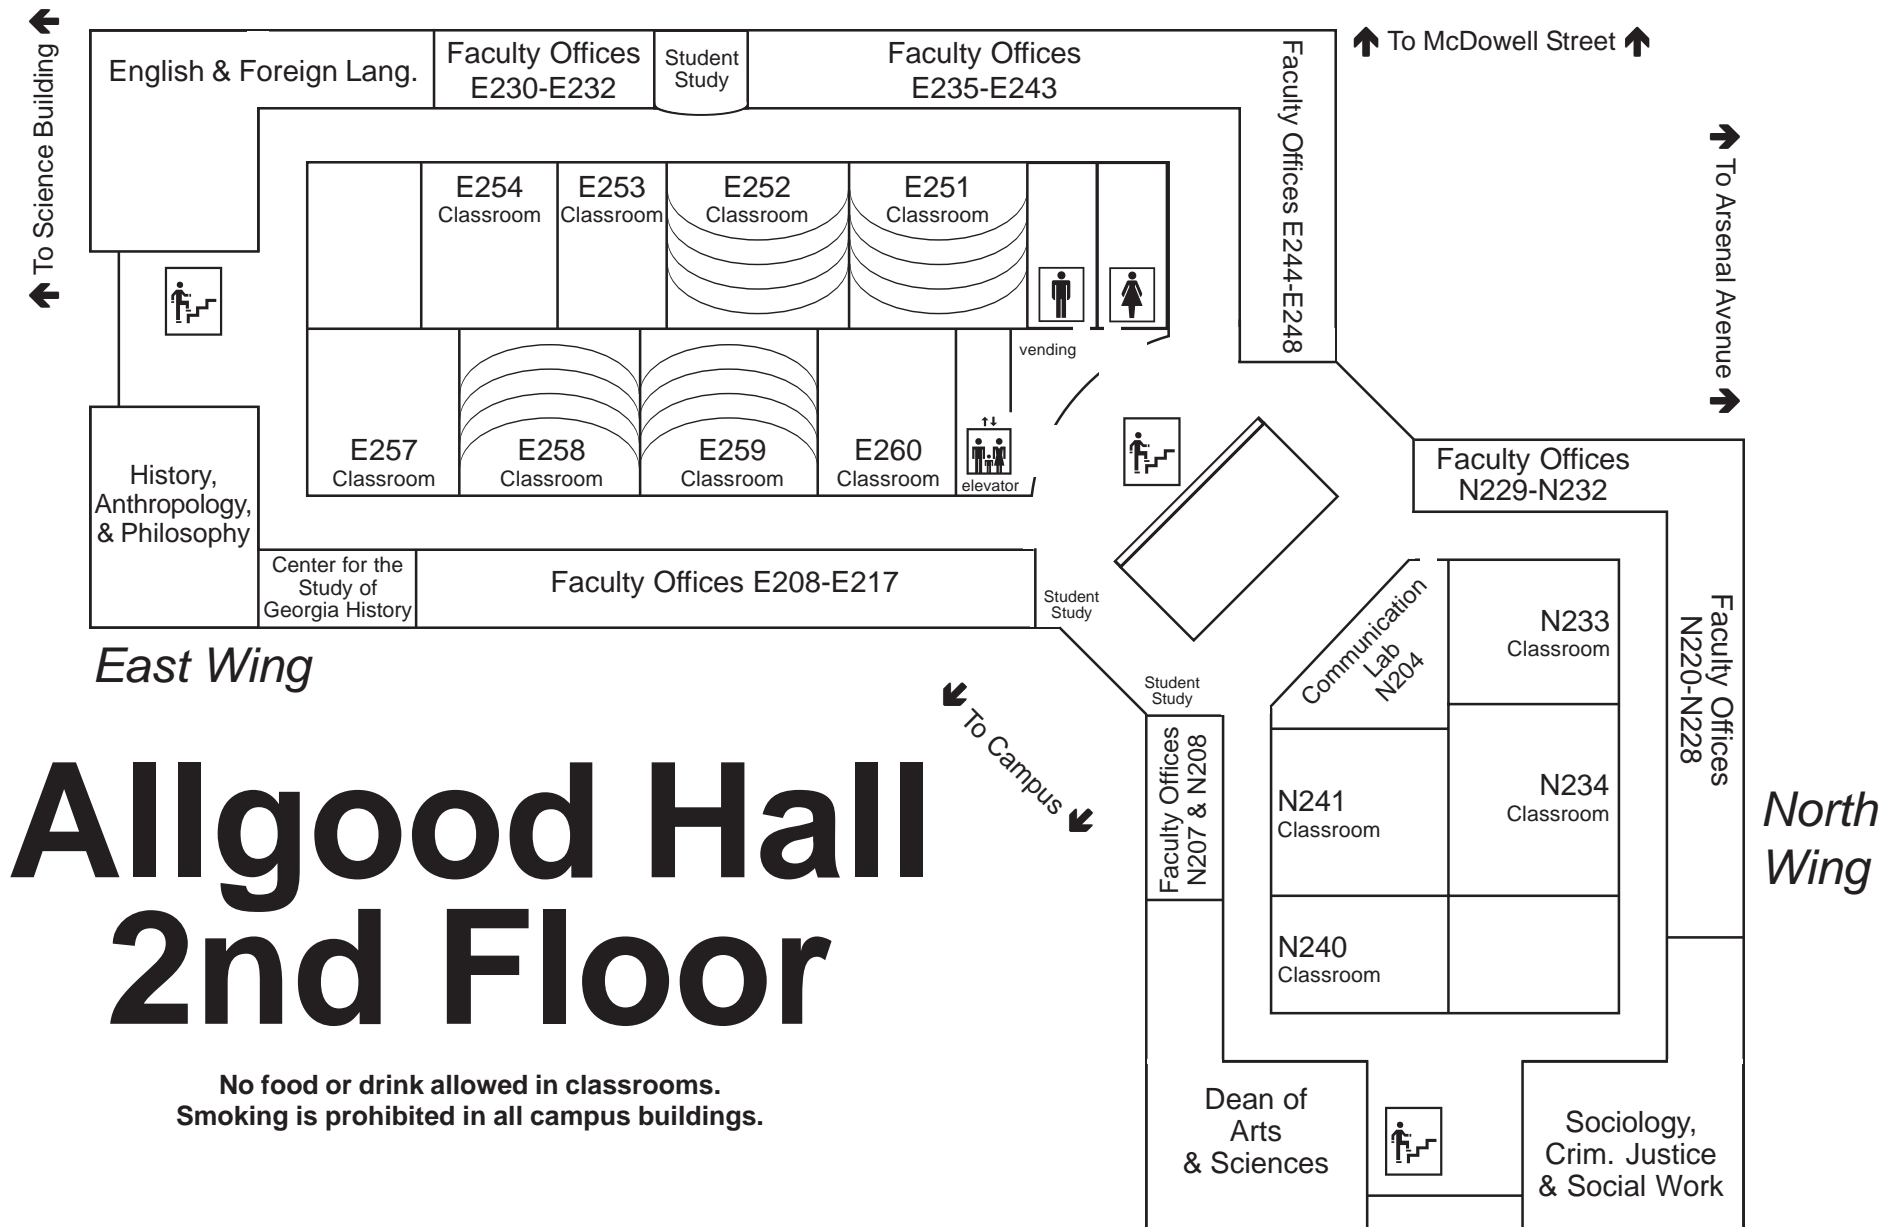

Allgood Hall 1st Floor

No food or drink allowed in classrooms.
Smoking is prohibited in all campus buildings.

This is intended to provide a general idea of the building layout and is not drawn to scale.
Please send corrections/suggestions to startup@aug.edu.

Allgood Hall 2nd Floor

No food or drink allowed in classrooms.
Smoking is prohibited in all campus buildings.

This is intended to provide a general idea of the building layout and is not drawn to scale.
Please send corrections/suggestions to startup@aug.edu.

Allgood Hall 3rd Floor

**No food or drink allowed in classrooms.
Smoking is prohibited in all campus buildings.**

This is intended to provide a general idea of the building layout and is not drawn to scale.
Please send corrections/suggestions to startup@aug.edu.