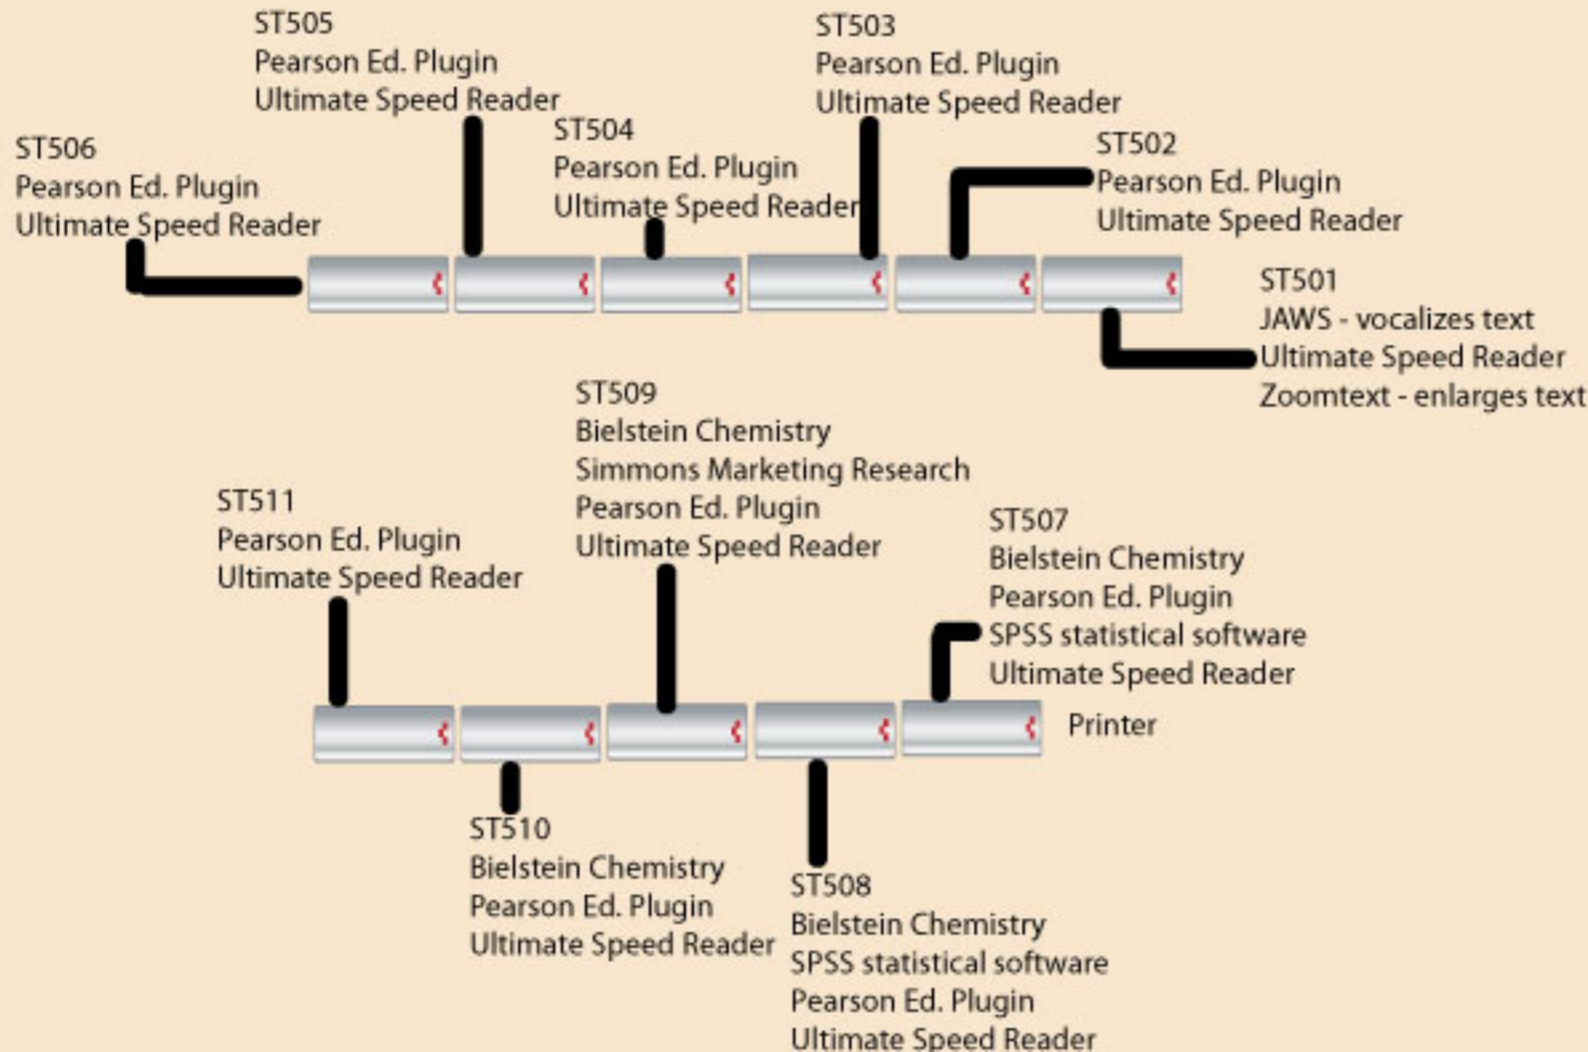

ST516
Ultimate Speed Reader

ST515
Ultimate Speed Reader

ST514
Ultimate Speed Reader

West Wall

back left corner
(toward the Performing Arts Theatre and
Walton Way)

Elevator

ST512
Ultimate Speed Reader

ST513
Ultimate Speed Reader

East Wall

(toward Washington Hall)

Lobby Area

Software available on all computers:
Adobe Acrobat 6 Standard, full ed.
Microsoft Office 2000
Windows Media Player
iTunes