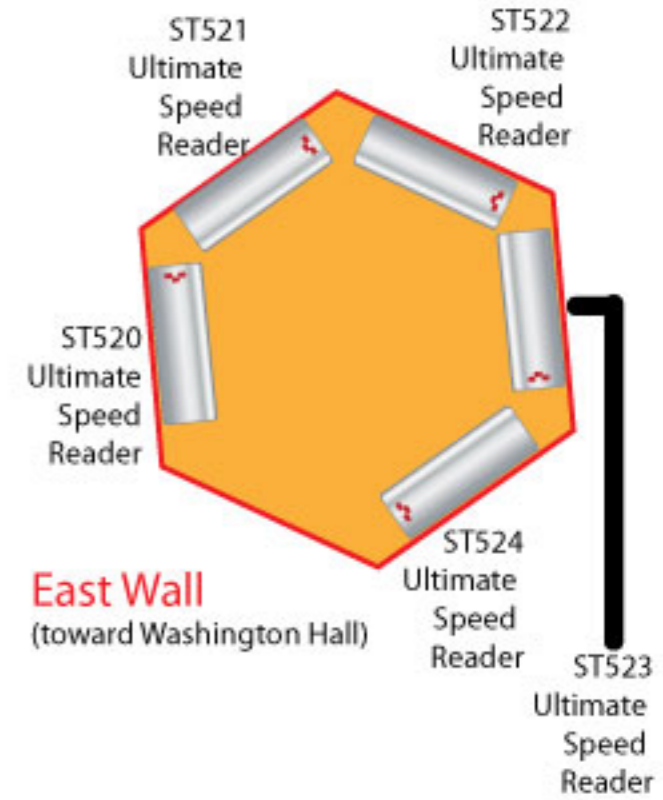

ST516
Ultimate Speed Reader

ST515
Ultimate Speed Reader

ST514
Ultimate Speed Reader

West Wall

back left corner
(toward the Performing Arts Theatre and
Walton Way)

Elevator

ST512
Ultimate Speed Reader

ST513
Ultimate Speed Reader

East Wall

(toward Washington Hall)

Lobby Area

Software available on all computers:
Adobe Acrobat 6 Standard, full ed.
Microsoft Office 2000
Windows Media Player
iTunes