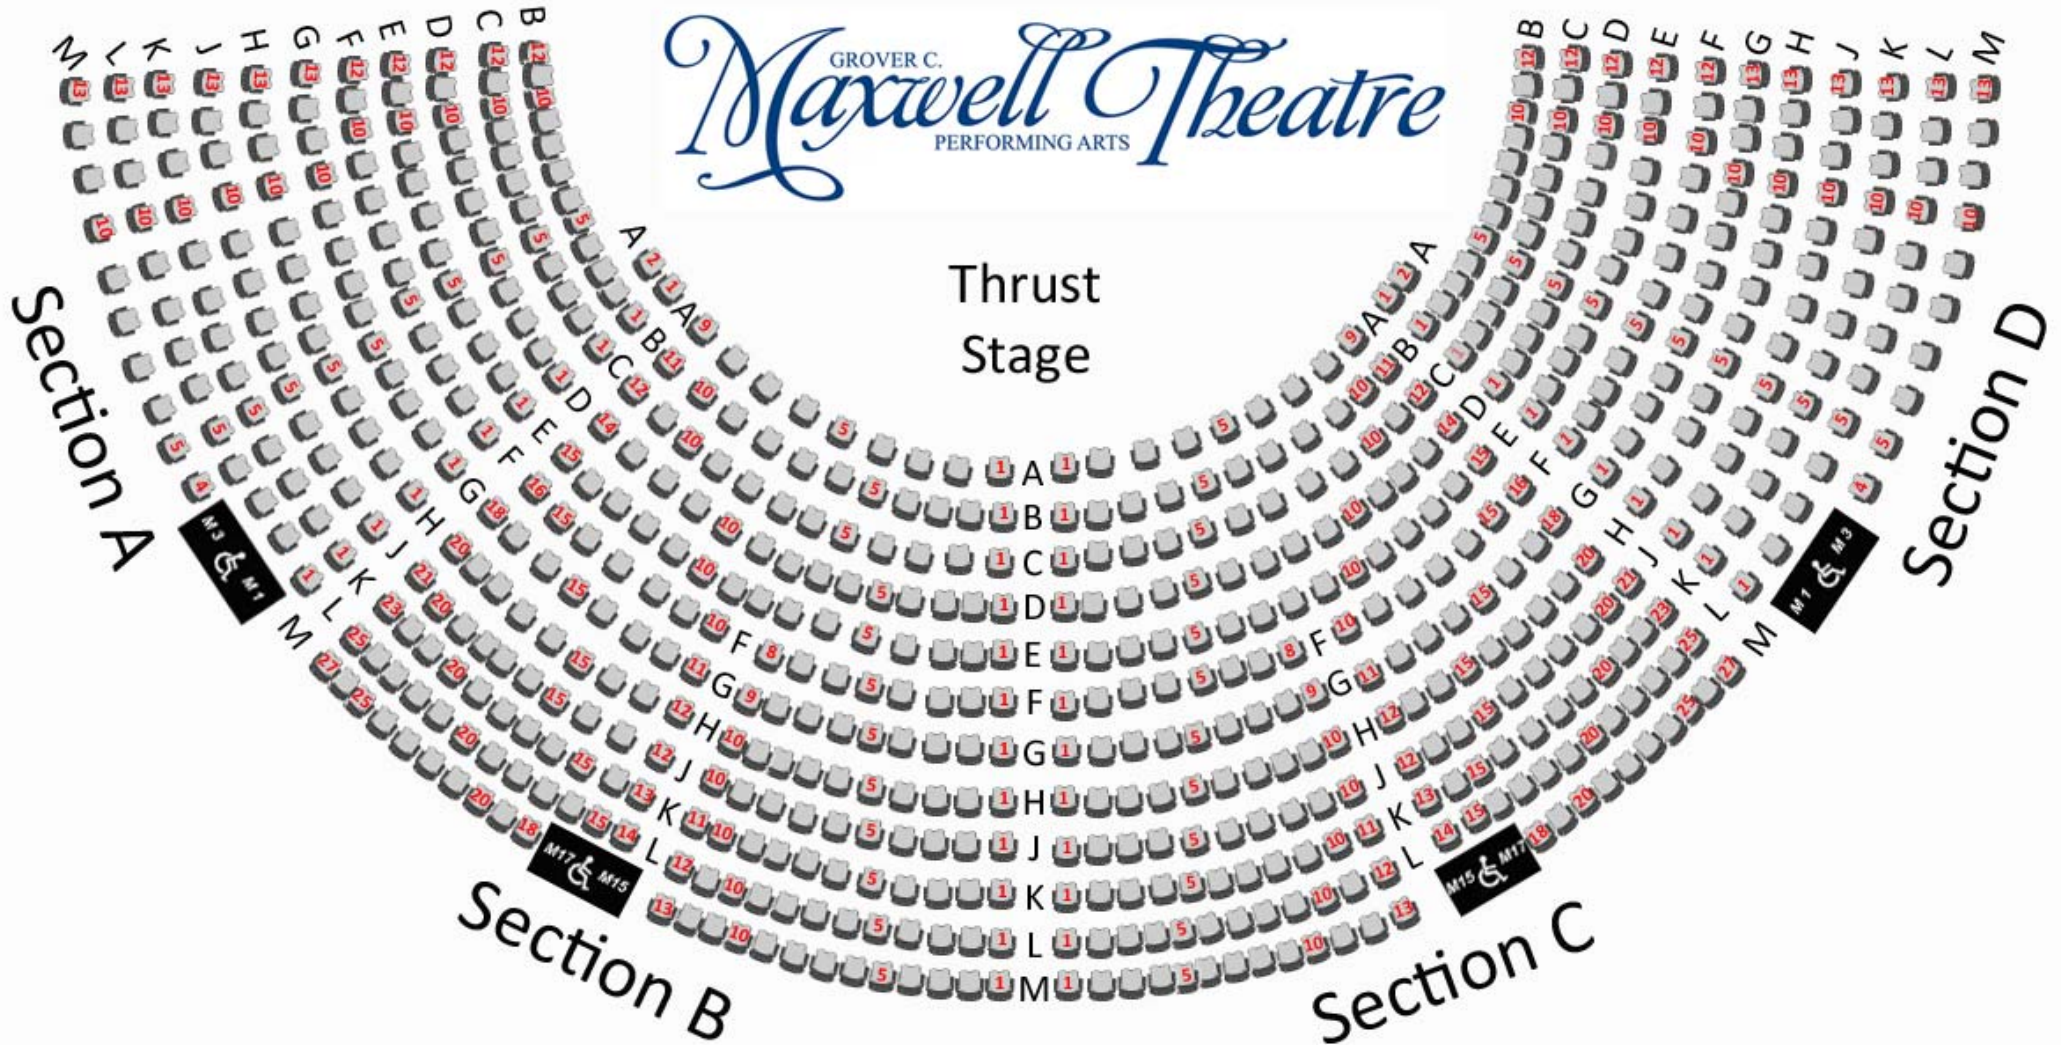

Main Stage

GROVER C.
Maxwell Theatre
PERFORMING ARTS

Thrust Stage

Section E

Section F