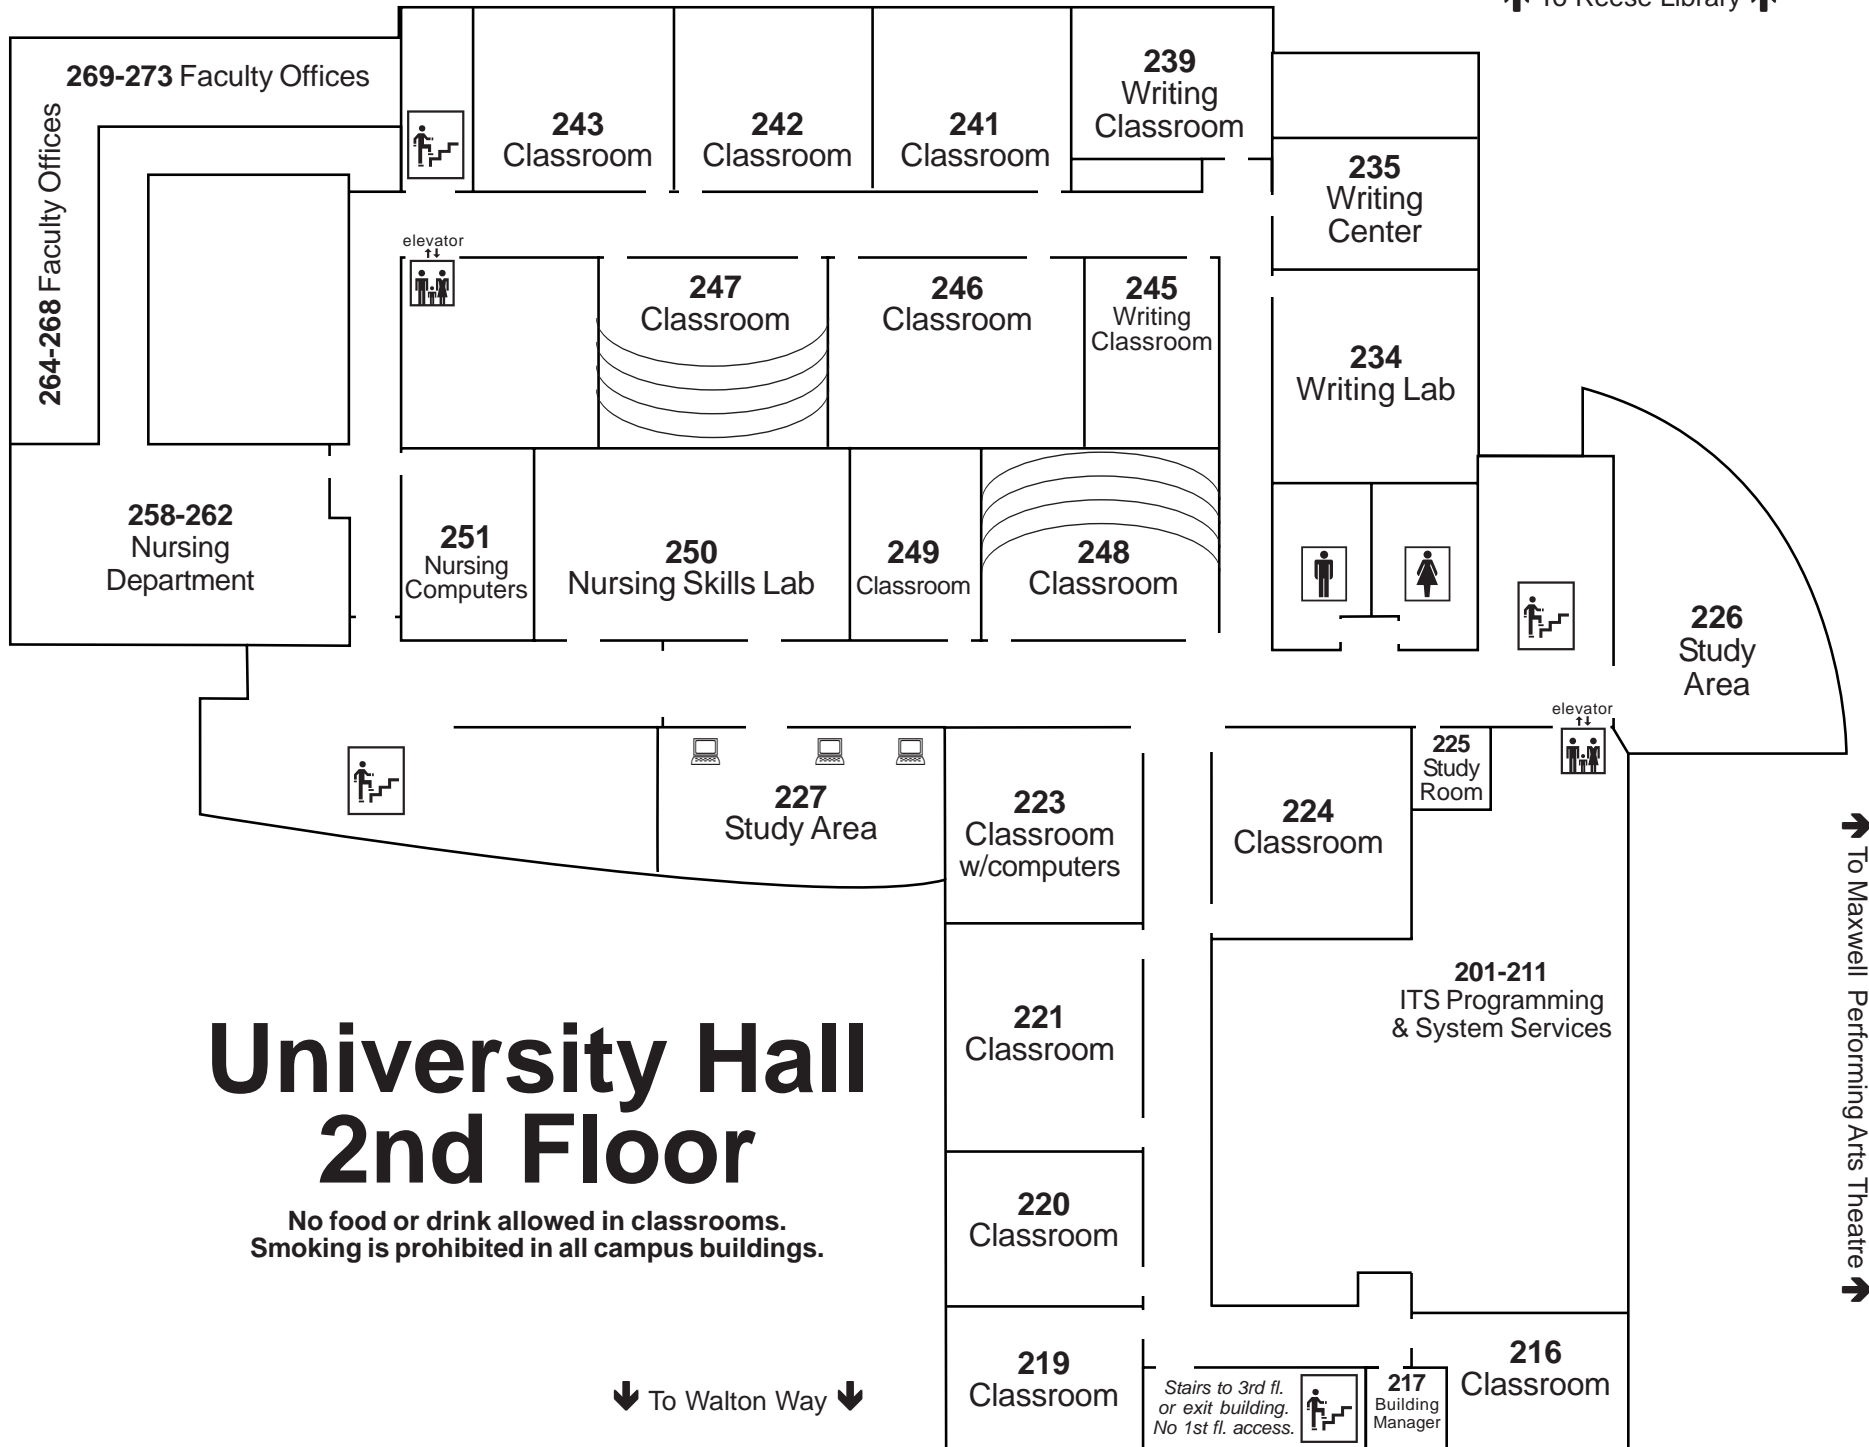

University Hall 1st Floor

No food or drink allowed in classrooms.
Smoking is prohibited in all campus buildings.

↑ To Reese Library ↑

↑ To Washington Hall ↑

University Hall 2nd Floor

No food or drink allowed in classrooms.
Smoking is prohibited in all campus buildings.

↓ To Walton Way ↓

→ To Maxwell Performing Arts Theatre →

↑ To Reese Library ↑

↑ To Washington Hall ↑

→ To Maxwell Performing Arts Theatre →

↓ To Walton Way ↓

University Hall 3rd Floor

No food or drink allowed in classrooms.
Smoking is prohibited in all campus buildings.