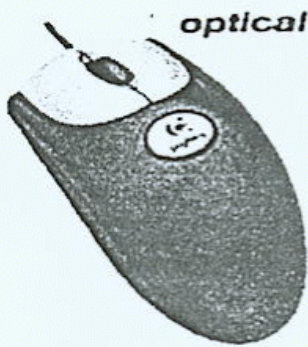

Proposal
Spring Semester
Jeff Hutto (Student)

Labs	Computers
Library 3 rd Floor Lab	24
Library 304	24
Library Info Square	17
Washington Hall Internet Café	5
Washington Hall E Study	8
Butler Hall 4	20
Psychology Lab E1056	20
Writing Lab	5
Spare	5
TOTAL	160
Logitech Optical Wheel Mouse	\$24.14
	x 160
	\$3,862.40

Computers to be replaced in Hardy Hall 6, Markert Hall 2 and Markert Hall 10
Include Optical Mouse in Computer quote.

Logitech Optical Wheel Mouse USB/PS/2

optical USD **\$24.14**

24247 In Stock.

Product Code: LT442751
Mfr Part #: 930495-0403

[Tech Specs](#)

[Further Details](#)

Product Overview

- » New optical sensor with up to 800 DPI; twice the speed, twice the accuracy.
- » Tracks motion optically without a ball.
- » Comfortable for either hand.
- » Easily navigate the Web.